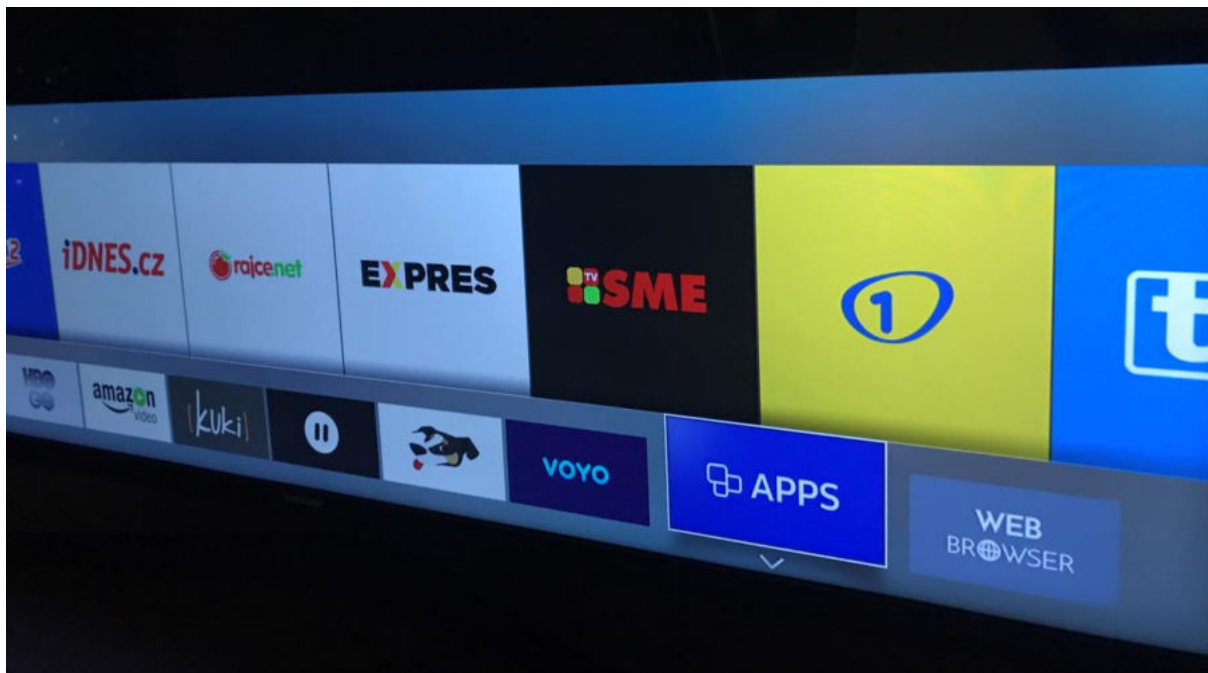

Stažení aplikace sledovaniTV.cz do televize a aktivace

Zapněte televizi a šipkami najedte do spodního pásu aplikací, až se dostanete na volbu APPS.