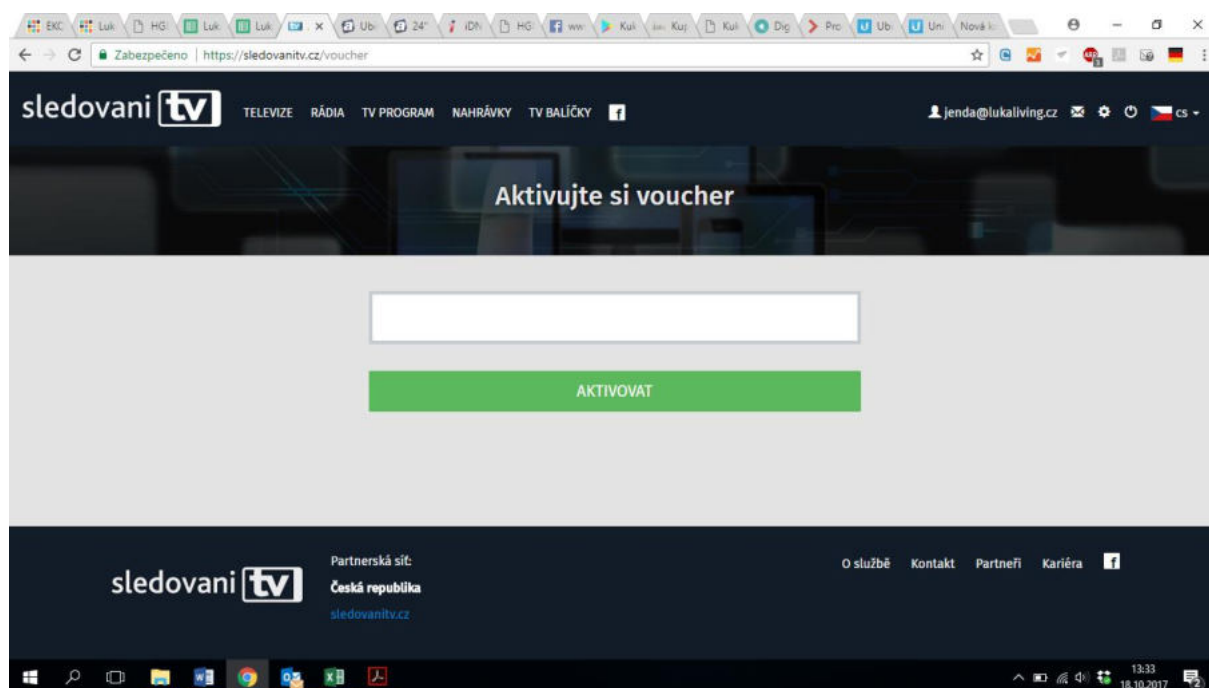

Vyplňte číslo vouchera, který jste od nás obdrželi a klikněte na aktivovat.